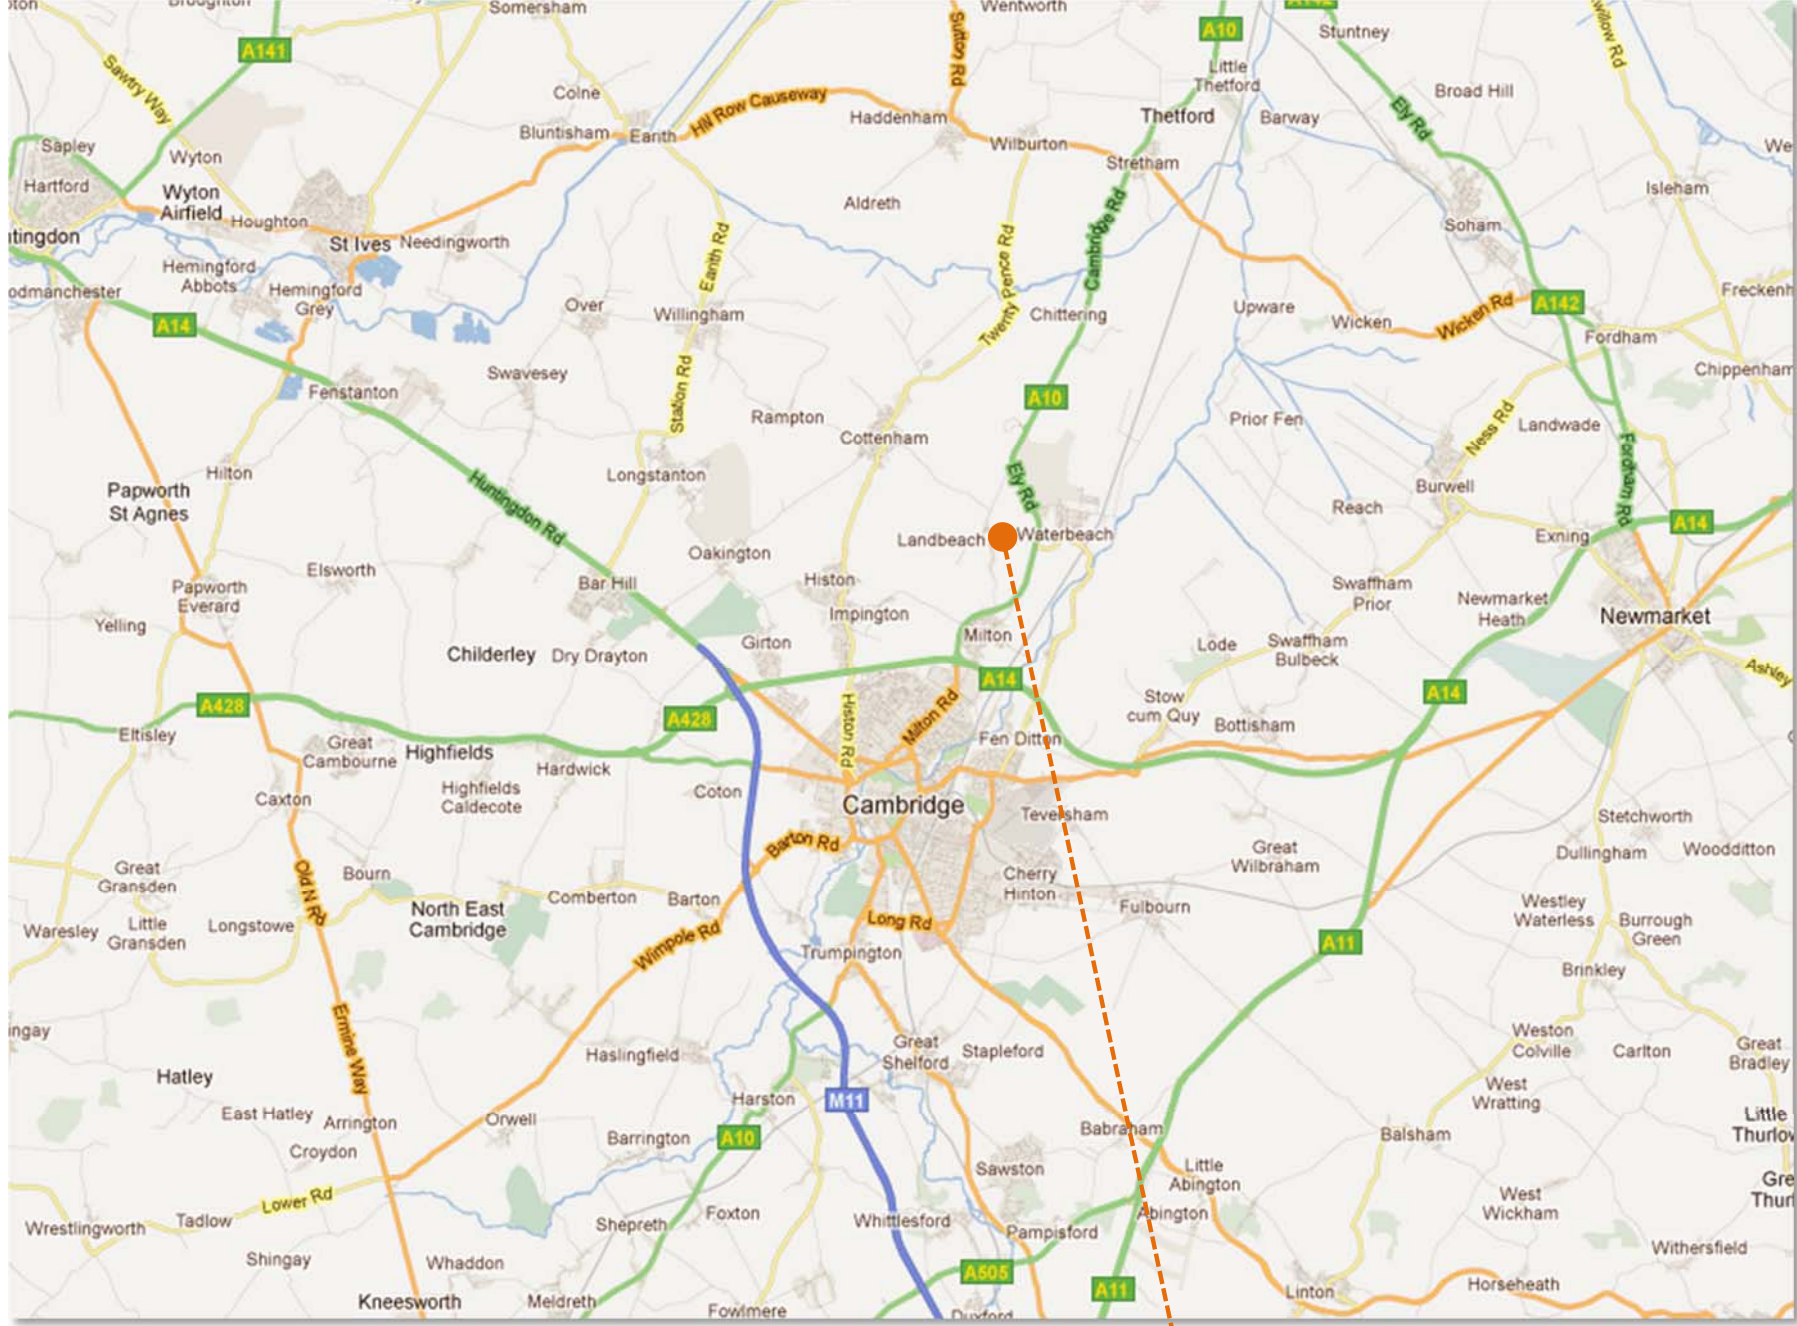

Cambridge Research Park (the business park where Horizon is located)

<http://www.cambridgeresearchpark.com/gallery.html>

Trip Advisor - Hotel deals & customer reviews if you're staying in Cambridge

<http://www.tripadvisor.co.uk/>

80 miles (126km) from
Horizon to Heathrow Airport

70 miles (113km) from
London's city centre

103 miles (167km) from
Horizon to Gatwick Airport