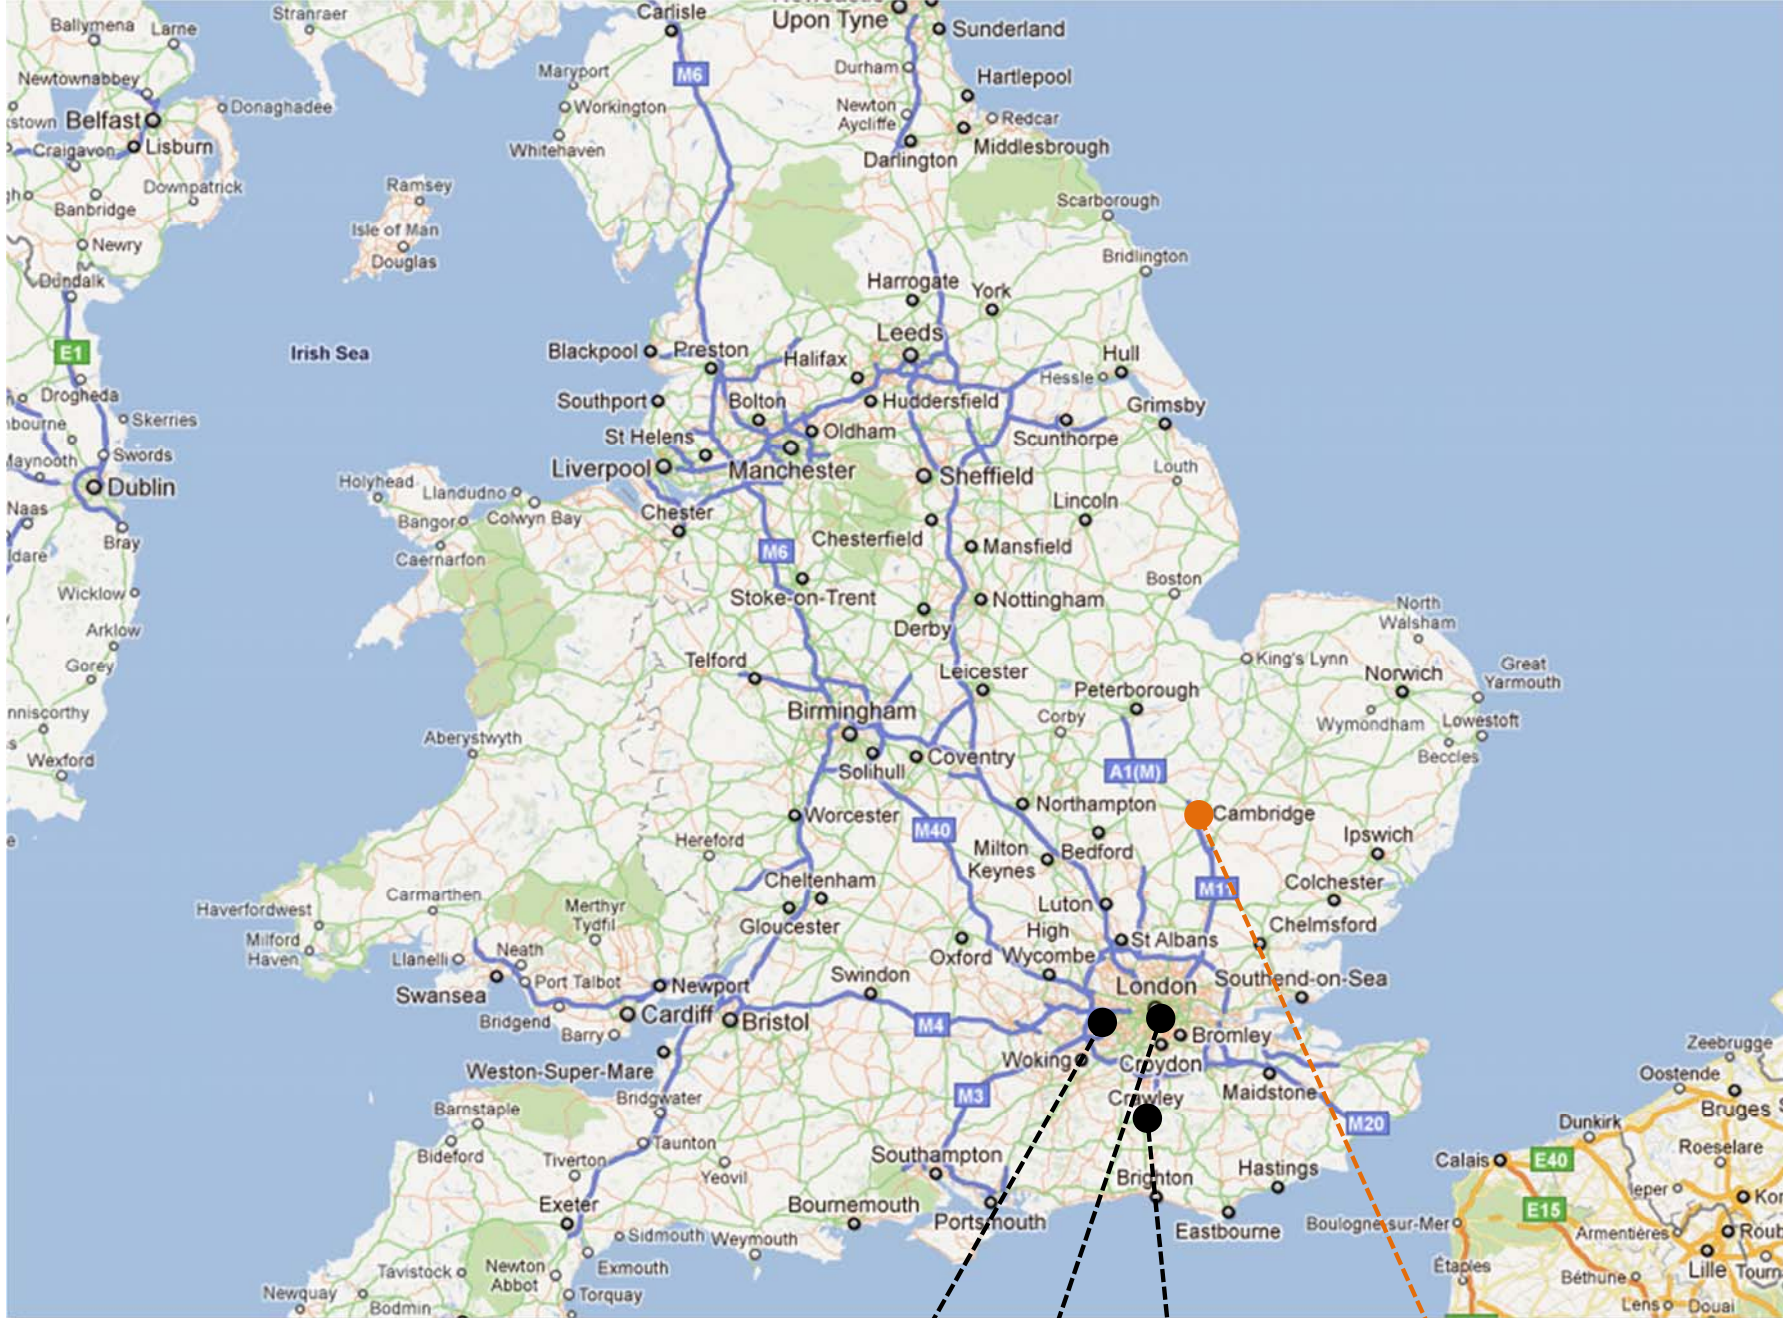

Cambridge Research Park (the business park where Horizon is located)

<http://www.cambridgeresearchpark.com/gallery.html>

Trip Advisor - Hotel deals & customer reviews if you're staying in Cambridge

<http://www.tripadvisor.co.uk/>

80 miles (126km) from
Horizon to Heathrow Airport

70 miles (113km) from
London's city centre

103 miles (167km) from
Horizon to Gatwick Airport